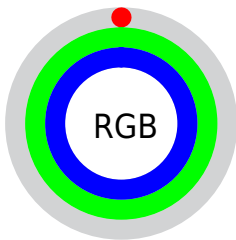

Distribution

- Red (0%)
- Green (100%)
- Blue (100%)