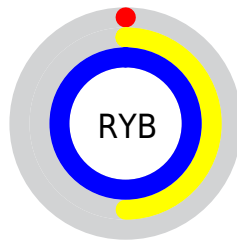

- Red (0%)
- Yellow (50%)
- Blue (100%)