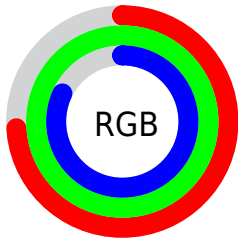

Distribution

- Red (74%)
- Green (99%)
- Blue (82%)