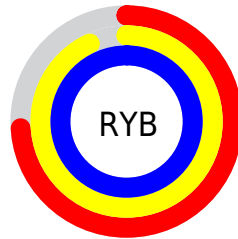

- Red (74%)
- Yellow (93%)
- Blue (99%)