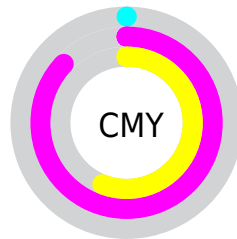

A 20% lighter version of the original color is **53.4095, 34.8776, 39.0390**, and **22.4692, 11.4697, 6.1839** is the 20% darker color. If you saturate the color by 10%, you get **43.4721, 22.3009, 13.2284**, and if you desaturate by 10%, it is **46.8192, 26.0375, 23.4620**.

Distribution

Red (100%)

Green (13%)

Blue (44%)

Red (100%)

Yellow (13%)

Blue (44%)

Cyan (0%)

Magenta (87%)

Yellow (56%)

Black (0%)

Cyan (0%)

Magenta (87%)

Yellow (56%)

Brightness & Saturation Gradients

These gradients show how the XYZ color 44.7927, 23.5963, 17.8165 changes by changing the brightness by 10 percent. The first figure shows a shift by +10% for each color and the second figure -10%.