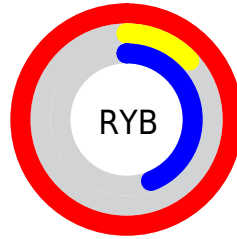

Details

The XYZ color **44.7927, 23.5963, 17.8165** is a dark color, and the websafe version is hex **FF0066**. The color can be described as middle washed rose. A complement of this color would be **44.2594, 74.9959, 53.2301**, and the grayscale version is **14.5371, 15.2941, 16.6553**.

A 20% lighter version of the original color is **53.4095, 34.8776, 39.0390**, and **22.4692, 11.4697, 6.1839** is the 20% darker color. If you saturate the color by 10%, you get **43.4721, 22.3009, 13.2284**, and if you desaturate by 10%, it is **46.8192, 26.0375, 23.4620**.

Distribution

Red (100%)

Green (13%)

Blue (44%)

Red (100%)

Yellow (13%)

Blue (44%)

Cyan (0%)