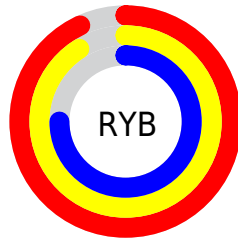

Red (93%)

Yellow (91%)

Blue (75%)