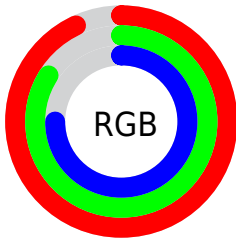

Distribution

Red (93%)

Green (84%)

Blue (75%)