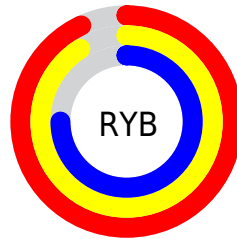

Red (93%)

Yellow (91%)

Blue (75%)