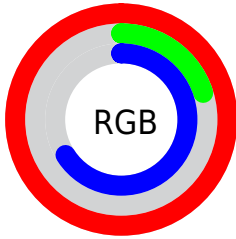

Distribution

- Red (100%)
- Green (20%)
- Blue (66%)