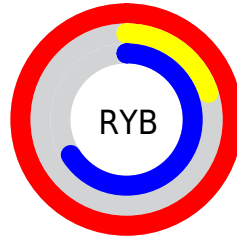

- Red (100%)
- Yellow (20%)
- Blue (66%)