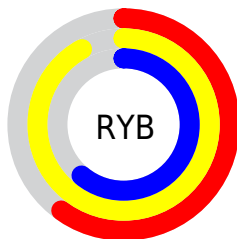

- Red (60%)
- Yellow (92%)
- Blue (61%)