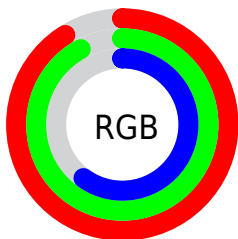

Distribution

- Red (91%)
- Green (92%)
- Blue (60%)