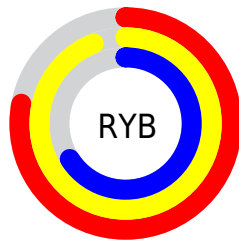

- Red (78%)
- Yellow (94%)
- Blue (66%)