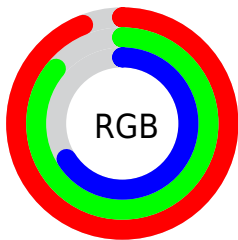

Distribution

- Red (94%)
- Green (86%)
- Blue (66%)