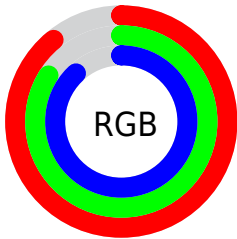

Distribution

Red (89%)

Green (84%)

Blue (88%)