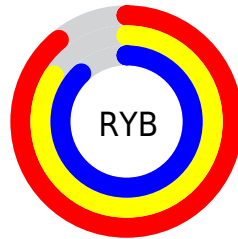

Details

The XYZ color **69.0012, 69.6981, 81.0505** is a light color, and the websafe version is hex **CCCCCC**. A complement of this color would be **67.1963, 73.5970, 74.9576**, and the grayscale version is **67.2020, 70.7017, 76.9942**.

A 20% lighter version of the original color is **95.0500, 100.0000, 108.9000**, and **36.4484, 36.3565, 43.1267** is the 20% darker color. If you saturate the color by 10%, you get **63.4189, 58.9416, 77.9294**, and if you desaturate by 10%, it is **75.3839, 82.0488, 84.4540**.

Distribution

Red (89%)

Green (84%)

Blue (88%)

Red (89%)

Yellow (84%)

Blue (88%)

Cyan (0%)