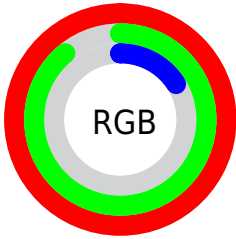

Distribution

Red (100%)

Green (89%)

Blue (16%)