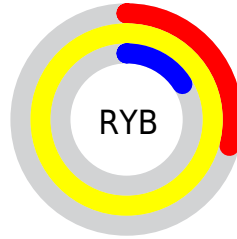

Details

The XYZ color **69.1270, 76.3653, 13.2871** is a light color, and the websafe version is hex **FFCC00**. The color can be described as light washed yellow. A complement of this color would be **21.1954, 12.0930, 95.8241**, and the grayscale version is **64.6276, 67.9933, 74.0447**.

A 20% lighter version of the original color is **79.6538, 93.8415, 27.8249**, and **37.0007, 40.9744, 5.9587** is the 20% darker color. If you saturate the color by 10%, you get **67.9002, 74.4251, 11.2972**, and if you desaturate by 10%, it is **70.6648, 78.4644, 16.8114**.

Distribution

Red (100%)

Green (89%)

Blue (16%)

Red (29%)

Yellow (100%)

Blue (16%)

Cyan (0%)