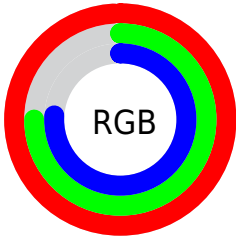

Distribution

- Red (99%)
- Green (75%)
- Blue (76%)