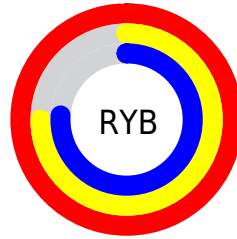

- Red (99%)
- Yellow (75%)
- Blue (76%)