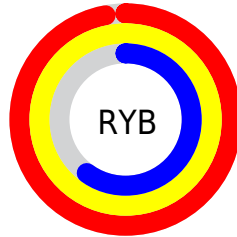

- Red (97%)
- Yellow (100%)
- Blue (60%)