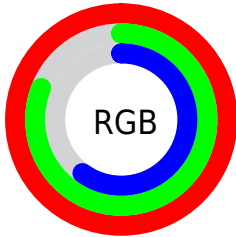

Distribution

- Red (100%)
- Green (81%)
- Blue (60%)