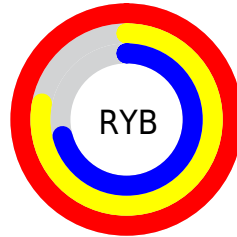

Details

The XYZ color **69.2181, 64.0351, 51.8918** is a light color, and the websafe version is hex **FFCCCC**. A complement of this color would be **67.7378, 78.6536, 106.2192**, and the grayscale version is **62.5413, 65.7983, 71.6543**.

A 20% lighter version of the original color is **91.5056, 97.5667, 93.3663**, and **36.5297, 32.7486, 24.4745** is the 20% darker color. If you saturate the color by 10%, you get **62.6298, 54.6402, 38.0369**, and if you desaturate by 10%, it is **76.8925, 74.8369, 68.4678**.

Distribution

Red (100%)

Green (77%)

Blue (71%)

Red (100%)

Yellow (78%)

Blue (71%)

Cyan (0%)