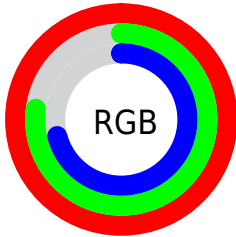

Distribution

Red (100%)

Green (77%)

Blue (71%)