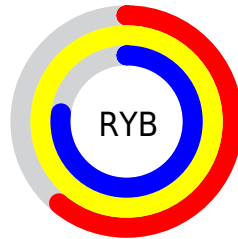

- Red (61%)
- Yellow (100%)
- Blue (77%)