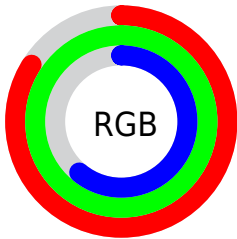

Distribution

- Red (84%)
- Green (100%)
- Blue (61%)