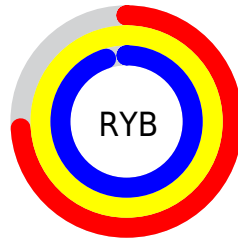

- Red (74%)
- Yellow (100%)
- Blue (95%)