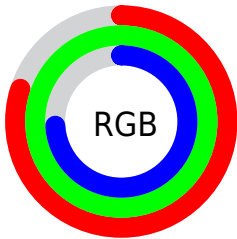

Distribution

- Red (80%)
- Green (100%)
- Blue (74%)