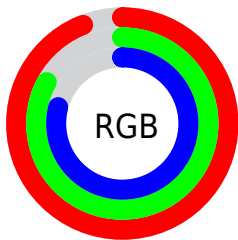

Distribution

Red (94%)

Green (83%)

Blue (79%)