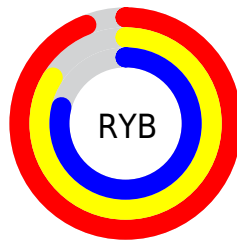

Red (94%)

Yellow (84%)

Blue (79%)