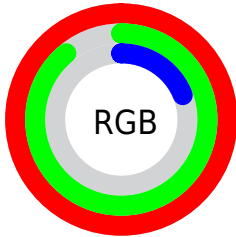

Distribution

Red (100%)

Green (89%)

Blue (19%)