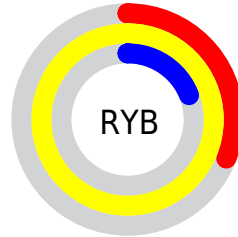

Details

The XYZ color **69.5169, 76.9602, 13.9872** is a light color, and the websafe version is hex **FFCC00**. The color can be described as light washed yellow. A complement of this color would be **21.7853, 12.8808, 95.9450**, and the grayscale version is **65.4772, 68.8871, 75.0180**.

A 20% lighter version of the original color is **79.8692, 93.9277, 28.9592**, and **37.1917, 41.3565, 6.0224** is the 20% darker color. If you saturate the color by 10%, you get **68.2287, 74.9982, 11.6651**, and if you desaturate by 10%, it is **71.1282, 79.0856, 17.9083**.

Distribution

Red (100%)

Green (89%)

Blue (19%)

Red (31%)

Yellow (100%)

Blue (19%)

Cyan (0%)