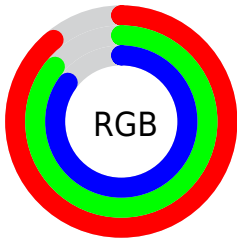

Distribution

- Red (89%)
- Green (86%)
- Blue (85%)