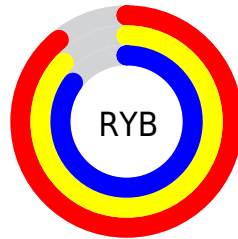

- Red (89%)
- Yellow (87%)
- Blue (85%)