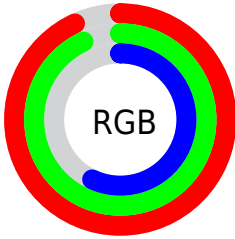

Distribution

Red (93%)

Green (93%)

Blue (57%)