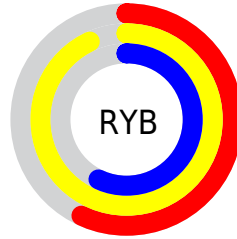

Details

The XYZ color **69.7758, 79.8991, 38.9386** is a light color, and the websafe version is hex **FFFF99**. A complement of this color would be **37.2762, 32.7269, 83.7139**, and the grayscale version is **72.3630, 76.1315, 82.9072**.

A 20% lighter version of the original color is **87.5426, 96.9970, 69.3667**, and **36.9320, 43.0344, 16.9496** is the 20% darker color. If you saturate the color by 10%, you get **68.1265, 79.2422, 30.2478**, and if you desaturate by 10%, it is **71.8080, 80.7149, 49.6285**.

Distribution

Red (93%)

Green (93%)

Blue (57%)

Red (57%)

Yellow (93%)

Blue (57%)

Cyan (0%)