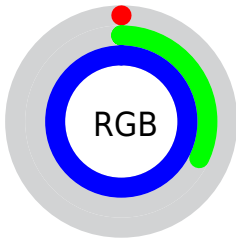

Distribution

- Red (0%)
- Green (32%)
- Blue (100%)