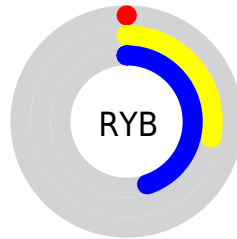

- Red (0%)
- Yellow (28%)
- Blue (45%)