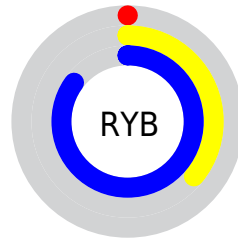

Red (0%)

Yellow (36%)

Blue (85%)