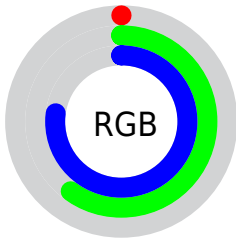

Distribution

- Red (0%)
- Green (60%)
- Blue (77%)