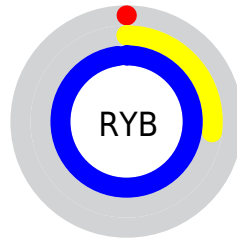

- Red (0%)
- Yellow (27%)
- Blue (98%)