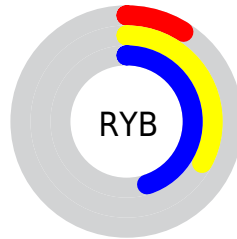

- Red (9%)
- Yellow (33%)
- Blue (45%)