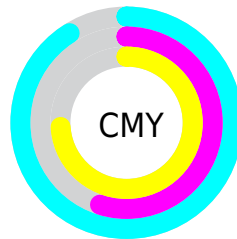

A 20% lighter version of the original color is **20.7223, 31.1052, 21.4347**, and **2.1029, 3.9583, 1.4638** is the 20% darker color. If you saturate the color by 10%, you get **7.1181, 12.6735, 6.4861**, and if you desaturate by 10%, it is **8.0100, 13.0917, 8.4083**.

# Distribution

- Red (9%)
- Green (45%)
- Blue (26%)

- Red (9%)
- Yellow (33%)
- Blue (45%)

- Cyan (80%)
- Magenta (0%)
- Yellow (42%)
- Black (55%)

- Cyan (91%)
- Magenta (55%)
- Yellow (74%)

# Brightness & Saturation Gradients

These gradients show how the XYZ color 7.4972, 12.8489, 7.3951 changes by changing the brightness by 10 percent. The first figure shows a shift by +10% for each color and the second figure -10%.