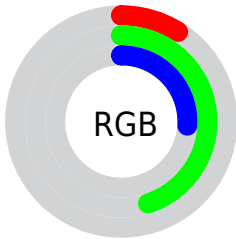

Distribution

- Red (9%)
- Green (45%)
- Blue (26%)