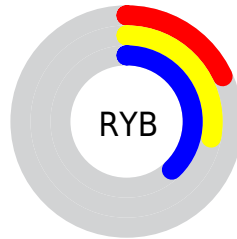

Conversions

Conversions Part 2

Format	Color
RYB	46, 71, 98
Decimal	3039330
CIELab	37.53, -16.15, -6.33
CIELCh	38, 17.345, 201.392
Yxy	9.8284, 0.2472, 0.3233
Android (android.graphics.Color)	4281229410 (0xFF2E6062)
YUV	81.2780, 8.2439, -30.9388
Hunter-Lab	31.3503, -12.0792, -2.7470

Details

The XYZ color **7.5142, 9.8284, 13.0563** is a dark color, and the websafe version is hex **336666**. A complement of this color would be **6.5873, 4.9081, 3.1853**, and the grayscale version is **7.8649, 8.2745, 9.0109**.

A 20% lighter version of the original color is **20.7883, 25.5788, 32.2753**, and **1.7181, 2.4446, 3.6301** is the 20% darker color. If you saturate the color by 10%, you get **7.0880, 9.5580, 13.0267**, and if you desaturate by 10%, it is **8.0420, 10.1519, 13.0911**.

Distribution

-  Red (18%)
-  Green (38%)
-  Blue (38%)

-  Red (18%)
-  Yellow (28%)
-  Blue (38%)

-  Cyan (53%)
-  Magenta (2%)
-  Yellow (0%)
-  Black (62%)

-  Cyan (82%)
-  Magenta (62%)
-  Yellow (62%)