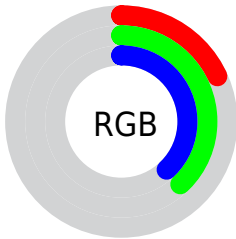

Distribution

- Red (18%)
- Green (38%)
- Blue (38%)