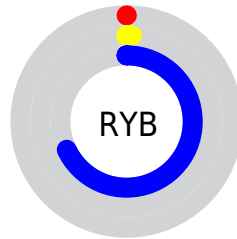

- Red (0%)
- Yellow (1%)
- Blue (68%)