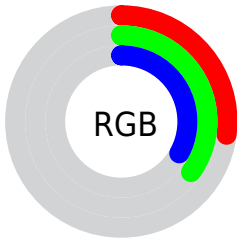

Distribution

Red (27%)

Green (35%)

Blue (33%)