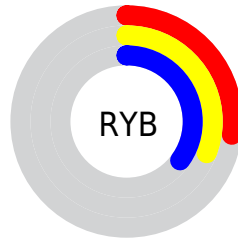

# Details

The XYZ color **7.6663, 9.0658, 9.9402** is a dark color, and the websafe version is hex **336666**. A complement of this color would be **7.4508, 6.8613, 7.2353**, and the grayscale version is **8.1329, 8.5565, 9.3180**.

A 20% lighter version of the original color is **21.0770, 24.0661, 26.4560**, and **1.6478, 2.0876, 2.3236** is the 20% darker color. If you saturate the color by 10%, you get **7.0120, 8.7368, 9.5452**, and if you desaturate by 10%, it is **8.4177, 9.4451, 10.3495**.

# Distribution

Red (27%)

Green (35%)

Blue (33%)

Red (27%)

Yellow (31%)

Blue (35%)

Cyan (22%)