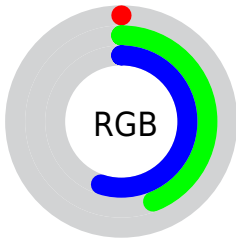

Distribution

- Red (0%)
- Green (44%)
- Blue (55%)