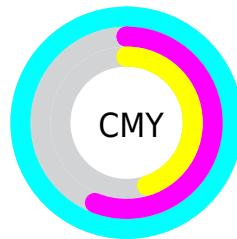

A 20% lighter version of the original color is **26.7851, 32.6442, 56.5190**, and **3.7786, 4.5359, 10.5739** is the 20% darker color. If you saturate the color by 10%, you get **10.7127, 13.7329, 27.2857**, and if you desaturate by 10%, it is **11.2133, 14.4625, 27.4002**.

# Distribution

- Red (0%)
- Green (44%)
- Blue (55%)

- Red (0%)
- Yellow (25%)
- Blue (55%)

- Cyan (100%)
- Magenta (20%)
- Yellow (0%)
- Black (45%)

- Cyan (100%)
- Magenta (56%)
- Yellow (45%)

# Brightness & Saturation Gradients

These gradients show how the XYZ color 10.7128, 13.7333, 27.2855 changes by changing the brightness by 10 percent. The first figure shows a shift by +10% for each color and the second figure -10%.