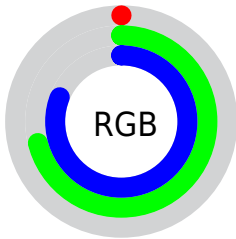

Distribution

- Red (0%)
- Green (71%)
- Blue (81%)