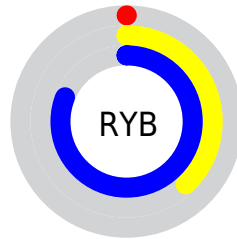

- Red (0%)
- Yellow (38%)
- Blue (81%)