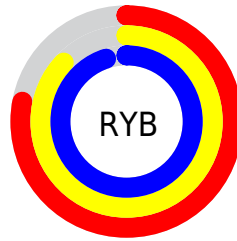

## Conversions Part 2

<b>Format</b>	<b>Color</b>
R <sub>Y</sub> B	198, 221, 243
Decimal	13038577
CIE Lab	92.78, -14.73, -3.82
CIE LCh	93, 15.218, 194.539
Yxy	82.4578, 0.2859, 0.3311
Android (android.graphics.Color)	4291228657 (0xFFC6F3F1)
YUV	229.3170, 5.7597, -27.4650
Hunter-Lab	90.8063, -18.9191, 1.2871

# Details

The XYZ color **71.2165, 82.4578, 95.3815** is a light color, and the websafe version is hex **CCFFFF**. A complement of this color would be **67.5845, 63.6153, 63.3641**, and the grayscale version is **74.6842, 78.5736, 85.5666**.

A 20% lighter version of the original color is **95.0500, 100.0000, 108.9000**, and **37.8550, 44.8831, 52.5671** is the 20% darker color. If you saturate the color by 10%, you get **65.1576, 79.3551, 94.2586**, and if you desaturate by 10%, it is **78.3087, 86.0974, 96.5612**.

# Distribution

- Red (78%)
- Green (95%)
- Blue (95%)

- Red (78%)
- Yellow (87%)
- Blue (95%)

- Cyan (19%)
- Magenta (0%)
- Yellow (1%)
- Black (5%)

- Cyan (22%)
- Magenta (5%)
- Yellow (5%)