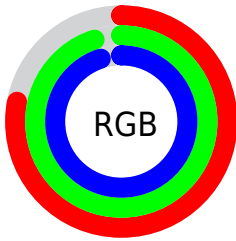

Distribution

- Red (78%)
- Green (95%)
- Blue (95%)