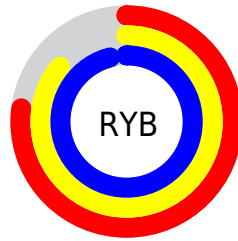

# Details

The XYZ color **71.4448, 82.9688, 97.8370** is a light color, and the websafe version is hex **CCFFFF**. A complement of this color would be **67.0149, 62.7008, 60.7985**, and the grayscale version is **74.9202, 78.8219, 85.8370**.

A 20% lighter version of the original color is **94.3180, 99.6226, 108.8657**, and **38.0448, 45.2600, 54.3078** is the 20% darker color. If you saturate the color by 10%, you get **65.6074, 79.9617, 97.5643**, and if you desaturate by 10%, it is **78.3192, 86.5148, 98.1618**.

# Distribution

Red (77%)

Green (96%)

Blue (96%)

Red (77%)

Yellow (86%)

Blue (96%)

Cyan (20%)