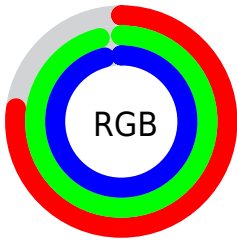

Distribution

Red (77%)

Green (96%)

Blue (96%)