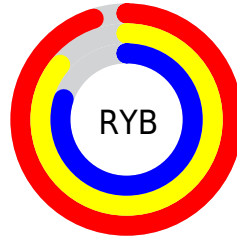

Red (95%)

Yellow (86%)

Blue (80%)