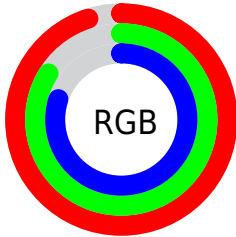

Distribution

Red (95%)

Green (84%)

Blue (80%)