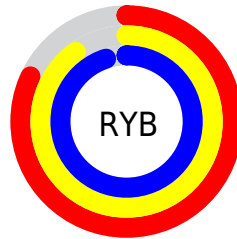

- Red (82%)
- Yellow (90%)
- Blue (95%)