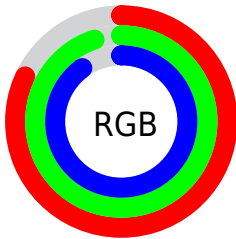

Distribution

- Red (82%)
- Green (95%)
- Blue (90%)