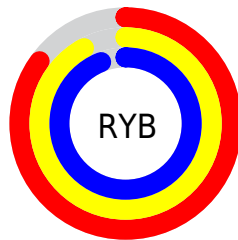

- Red (85%)
- Yellow (92%)
- Blue (94%)