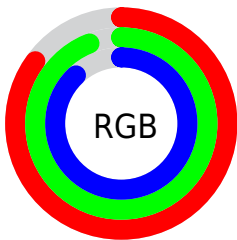

Distribution

- Red (85%)
- Green (94%)
- Blue (88%)