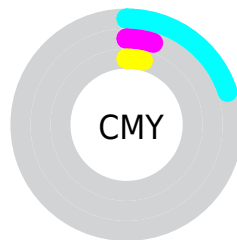

A 20% lighter version of the original color is **95.0500, 100.0000, 108.9000**, and **39.0304, 45.1382, 54.2324** is the 20% darker color. If you saturate the color by 10%, you get **66.4516, 78.9720, 97.3300**, and if you desaturate by 10%, it is **80.5695, 87.3264, 98.1985**.

# Distribution

- Red (80%)
- Green (95%)
- Blue (96%)

- Red (80%)
- Yellow (87%)
- Blue (96%)

- Cyan (16%)
- Magenta (1%)
- Yellow (0%)
- Black (4%)

- Cyan (20%)
- Magenta (5%)
- Yellow (4%)

# Brightness & Saturation Gradients

These gradients show how the XYZ color 72.9831, 82.8733, 97.7375 changes by changing the brightness by 10 percent. The first figure shows a shift by +10% for each color and the second figure -10%.