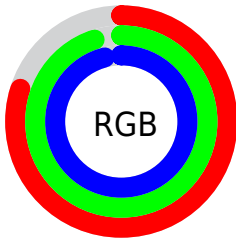

Distribution

- Red (80%)
- Green (95%)
- Blue (96%)