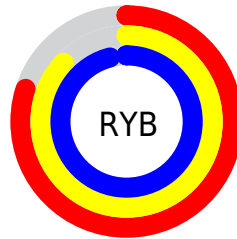

- Red (80%)
- Yellow (87%)
- Blue (96%)