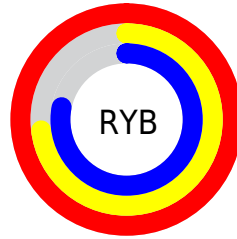

Details

The XYZ color **69.2034, 60.8779, 61.5293** is a light color, and the websafe version is hex **FFCCCC**. A complement of this color would be **72.5850, 88.6176, 98.8712**, and the grayscale version is **60.3521, 63.4951, 69.1461**.

A 20% lighter version of the original color is **91.6407, 93.1814, 107.7636**, and **36.4475, 30.6590, 30.3823** is the 20% darker color. If you saturate the color by 10%, you get **61.9720, 50.0865, 47.8006**, and if you desaturate by 10%, it is **77.7463, 73.7349, 77.4135**.

Distribution

Red (100%)

Green (73%)

Blue (78%)

Red (100%)

Yellow (73%)

Blue (78%)

Cyan (0%)