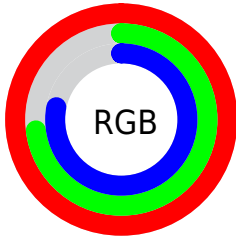

Distribution

Red (100%)

Green (73%)

Blue (78%)