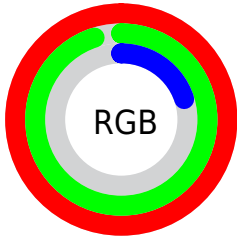

Distribution

Red (100%)

Green (95%)

Blue (20%)