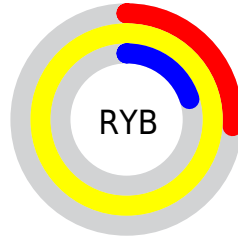

Details

The XYZ color **73.3151, 84.4185, 15.6791** is a light color, and the websafe version is hex **FFFF33**. The color can be described as light washed yellow. A complement of this color would be **21.4148, 11.8468, 95.7650**, and the grayscale version is **71.1473, 74.8525, 81.5144**.

A 20% lighter version of the original color is **80.0945, 94.0178, 30.1455**, and **39.5971, 46.1673, 6.8242** is the 20% darker color. If you saturate the color by 10%, you get **72.3714, 83.2157, 13.2552**, and if you desaturate by 10%, it is **74.5774, 85.7632, 19.7390**.

Distribution

Red (100%)

Green (95%)

Blue (20%)

Red (26%)

Yellow (100%)

Blue (20%)

Cyan (0%)