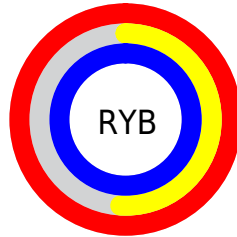

- Red (100%)
- Yellow (51%)
- Blue (100%)