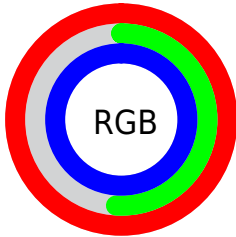

Distribution

- Red (100%)
- Green (51%)
- Blue (100%)