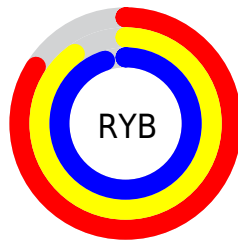

- Red (84%)
- Yellow (90%)
- Blue (95%)