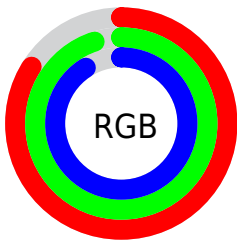

Distribution

- Red (84%)
- Green (95%)
- Blue (91%)