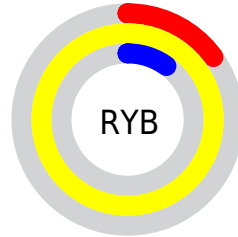

Details

The XYZ color **73.4770, 85.4358, 13.5954** is a light color, and the websafe version is hex **FFFF33**. The color can be described as light washed yellow. A complement of this color would be **19.1697, 8.8266, 95.3001**, and the grayscale version is **69.9509, 73.5938, 80.1436**.

A 20% lighter version of the original color is **79.3490, 93.7196, 26.2195**, and **40.0185, 47.0100, 6.9646** is the 20% darker color. If you saturate the color by 10%, you get **72.8969, 84.5699, 12.4964**, and if you desaturate by 10%, it is **74.3024, 86.4111, 15.9550**.

Distribution

Red (100%)

Green (95%)

Blue (10%)

Red (15%)

Yellow (100%)

Blue (10%)

Cyan (0%)