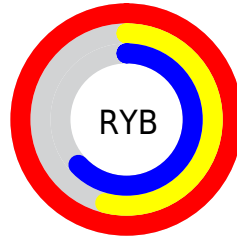

Details

The XYZ color **56.6736, 41.9750, 38.3727** is a light color, and the websafe version is hex **FF9999**. A complement of this color would be **60.9512, 82.8073, 89.8663**, and the grayscale version is **41.0188, 43.1550, 46.9958**.

A 20% lighter version of the original color is **72.7975, 64.7499, 72.9511**, and **28.5145, 19.2032, 16.6717** is the 20% darker color. If you saturate the color by 10%, you get **51.7720, 34.8333, 28.5340**, and if you desaturate by 10%, it is **62.7379, 50.9590, 50.0881**.

Distribution

Red (100%)

Green (54%)

Blue (63%)

Red (100%)

Yellow (54%)

Blue (63%)

Cyan (0%)