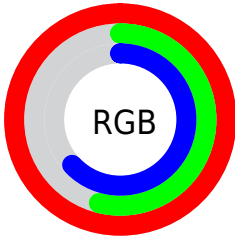

Distribution

Red (100%)

Green (54%)

Blue (63%)