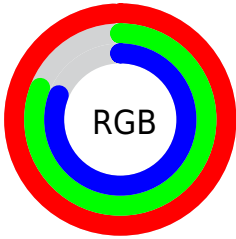

Distribution

Red (99%)

Green (81%)

Blue (81%)