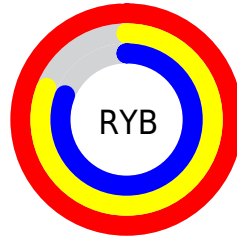

Details

The XYZ color **73.8418, 69.5303, 68.5603** is a light color, and the websafe version is hex **FFCCCC**. A complement of this color would be **78.1523, 90.4023, 105.4303**, and the grayscale version is **68.1761, 71.7265, 78.1102**.

A 20% lighter version of the original color is **95.0500, 100.0000, 108.9000**, and **39.7430, 36.4921, 35.0860** is the 20% darker color. If you saturate the color by 10%, you get **65.4405, 57.1984, 51.9759**, and if you desaturate by 10%, it is **83.7022, 84.0191, 87.9753**.

Distribution

Red (99%)

Green (81%)

Blue (81%)

Red (99%)

Yellow (81%)

Blue (81%)

Cyan (0%)