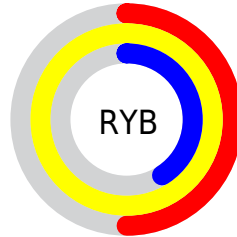

- Red (50%)
- Yellow (100%)
- Blue (41%)