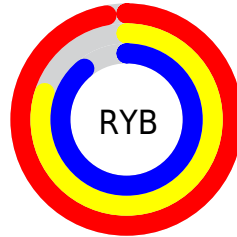

- Red (97%)
- Yellow (80%)
- Blue (89%)