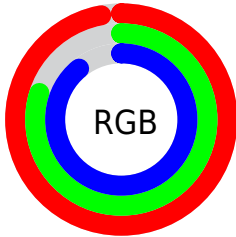

Distribution

- Red (97%)
- Green (80%)
- Blue (89%)