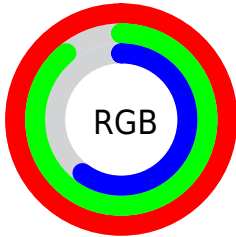

Distribution

- Red (100%)
- Green (89%)
- Blue (60%)