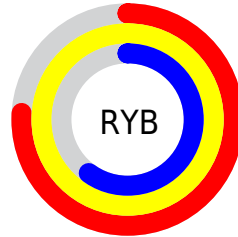

- Red (76%)
- Yellow (100%)
- Blue (60%)