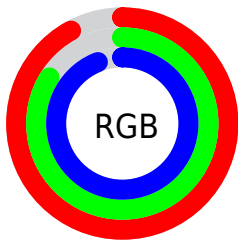

Distribution

- Red (92%)
- Green (84%)
- Blue (94%)