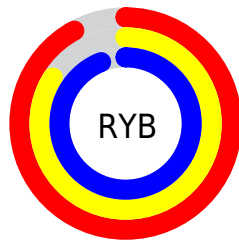

- Red (92%)
- Yellow (84%)
- Blue (94%)