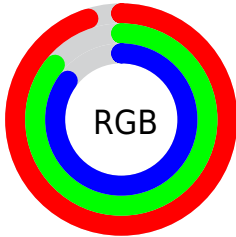

Distribution

- Red (95%)
- Green (86%)
- Blue (85%)