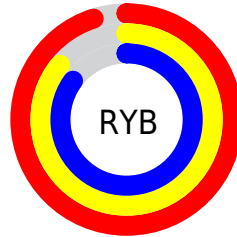

- Red (95%)
- Yellow (86%)
- Blue (85%)