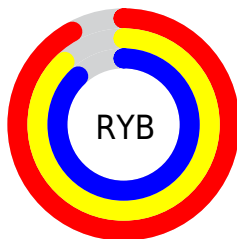

Details

The XYZ color **74.4475, 76.7791, 82.1302** is a light color, and the websafe version is hex **CCCCCC**. A complement of this color would be **75.3253, 80.7925, 89.4673**, and the grayscale version is **73.5255, 77.3546, 84.2392**.

A 20% lighter version of the original color is **95.0500, 100.0000, 108.9000**, and **39.9905, 41.1167, 43.8588** is the 20% darker color. If you saturate the color by 10%, you get **65.5762, 63.7991, 64.4882**, and if you desaturate by 10%, it is **84.6269, 91.6730, 102.3684**.

Distribution

Red (92%)

Green (88%)

Blue (88%)

Red (92%)

Yellow (88%)

Blue (88%)

Cyan (0%)