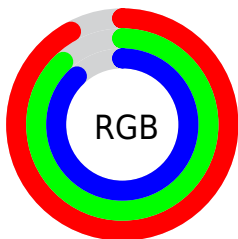

Distribution

Red (92%)

Green (88%)

Blue (88%)