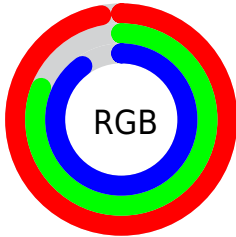

Distribution

- Red (97%)
- Green (81%)
- Blue (90%)