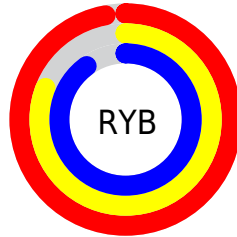

- Red (97%)
- Yellow (81%)
- Blue (90%)